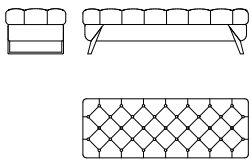

Upholstery: Fabric - Leather - Combined - Tone on tone stitching.
Structure: Frame composed of plywood, wood and derivatives (class E1).
Suspension with high resistance elastic belts.
Seat: Polyurethane foam with high support and variable density covered with a blanket in sterilized feather and polyester fibre.
Backrest cushions: Sterilized feather and polyester fibre.
Feet: Metal in chrome finish or black nickel finish.

350
L 250 x P 102 x H 80 cm

300
L 220 x P 102 x H 80 cm

250
L 190 x P 102 x H 80 cm

450
L 140 x P 50 x H 42 cm

400
L 102 x P 102 x H 42 cm