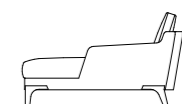

530 L - 520 R
83 x P 135 x H 83 cm