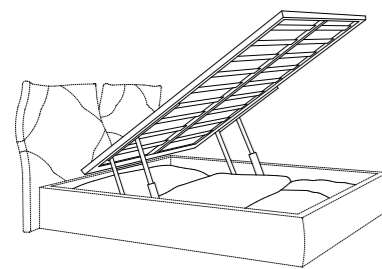

990
CONTENITORE CON RETE
LAMELLARE A DOGHE
*STORAGE COMPARTMENT WITH
SLATTED BASE AND PLYWOOD
FRAME*