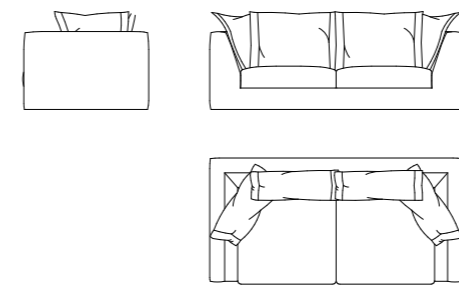

Tesi

Divano componibile | *Modular seating system*

Rivestimenti: Tessuto - Pelle - Combinato - Cuciture tono su tono
Gli elementi senza bracciolo hanno il lato finito.
Struttura: Telaio composto da multistrato, legno e derivati (classe E1).
Molleggio con cinghie elastiche ad alta resistenza.
Seduta: Poliuretano espanso ad alta portanza rivestito con copertina in piuma sterilizzata e fibra poliestere.
Schienali: Piuma sterilizzata e fibra poliestere.
Servetto: Struttura in metallo finitura nickel nero.
Piano in ceramica finitura Istria, Savoia, Ardesia, Noir Desir, Calacatta.

Upholstery: Fabric - Leather - Combined - The armless elements are upholstered on the side.
Structure: Frame composed of plywood, wood and derivatives (class E1).
Suspension with high resistance elastic belts.
Seat: Polyurethane foam with high support and variable density covered with a blanket in sterilized feather and polyester fibre.
Backrest: Sterilized feather and polyester fibre.
Side Table: Metal in black nickel finish.
Ceramic table top Istria, Savoia, Ardesia, Noir Desir, Calacatta finish.

350
L 235 x P 107 x H 87 cm

360
L 235 x P 107 x H 87 cm

300
L 215 x P 107 x H 87 cm

310
L 215 x P 107 x H 87 cm

L

290 L - 280 R
L 152 x P 107 x H 87 cm

R