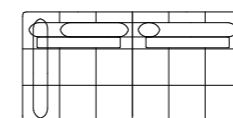

Teorema

Divano componibile | Modular seating system

Rivestimenti: Pelle - Poggia reni in pelle o tessuto - Cuciture tono su tono.
Struttura: Telaio composto da multistrato, legno e derivati (classe E1) con schienali basculanti in acciaio brevettati. Molleggio con cinghie elastiche ad alta resistenza.
Seduta: Poliuretano espanso ad alta portanza e densità variabile rivestito in fibra poliestere.
Schienali: Poliuretano espanso ad alta portanza e densità variabile rivestito in fibra poliestere. Poggia reni in piuma sterilizzata e fibra poliestere.
Piedi: Metallo finitura alluminio lucido o carbonio lucido.

Upholstery: Leather - The lumbar support pad in Leather or fabric
Tone on tone stitching.
Structure: Frame composed of plywood, wood and derivatives (class E1) with patented tilting movement backrests in steel. Suspension with high resistance elastic belts.
Seat: Polyurethane foam with high support and variable density covered with polyester wadding.
Backrest: Polyurethane foam with high support and variable density covered with polyester wadding.
Lumbar support pad in sterilized feather and polyester fibre.
Feet: Metal in polished aluminium finish or glossy carbon finish.

340
L 280 x P 114 x H 92 cm

L

330 L - 320 R
L 184 x P 97 x H 92 cm

R

L

170 L - 180 R
L 93 x P 97 x H 92 cm
90°

R

L

150 L - 160 R
L 93 x P 97 x H 92 cm
180°

R

400
L 93 x P 93 x H 41 cm

030
Poggiareni 70x30 cm
Lumbar support pad