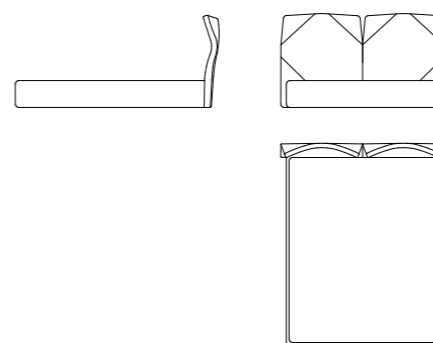

A22

cm L 198 x P 224 x H 113
Per materasso da 160x200
For mattress 160x200