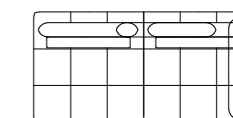

Teorema

Divano componibile | Modular seating system

Rivestimenti: Pelle - Poggia reni in pelle o tessuto - Cuciture tono su tono.
Struttura: Telaio composto da multistrato, legno e derivati (classe E1) con schienali basculanti in acciaio brevettati. Molleggio con cinghie elastiche ad alta resistenza.
Seduta: Poliuretano espanso ad alta portanza e densità variabile rivestito in fibra poliestere.
Schienali: Poliuretano espanso ad alta portanza e densità variabile rivestito in fibra poliestere. Poggia reni in piuma sterilizzata e fibra poliestere.
Piedi: Metallo finitura alluminio lucido o carbonio lucido.

Upholstery: Leather - The lumbar support pad in Leather or fabric
Tone on tone stitching.
Structure: Frame composed of plywood, wood and derivatives (class E1) with patented tilting movement backrests in steel. Suspension with high resistance elastic belts.
Seat: Polyurethane foam with high support and variable density covered with polyester wadding.
Backrest: Polyurethane foam with high support and variable density covered with polyester wadding.
Lumbar support pad in sterilized feather and polyester fibre.
Feet: Metal in polished aluminium finish or glossy carbon finish.

340
L 280 x P 114 x H 92 cm

L

330 L - 320 R
L 184 x P 97 x H 92 cm

R

L

170 L - 180 R
L 93 x P 97 x H 92 cm
90°

R

L

150 L - 160 R
L 93 x P 97 x H 92 cm
180°

R

400
L 93 x P 93 x H 41 cm

030
Poggiareni 70x30 cm
Lumbar support pad