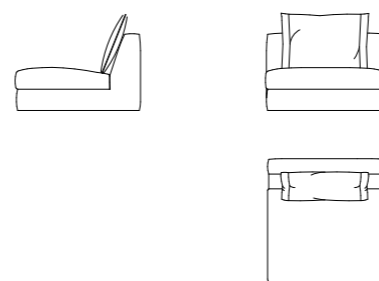

L

270 L - 260 R
L 152 x P 107 x H 87 cm

R

140
L 100 x P 107 x H 87 cm

L

230 L - 240 R
L 132 x P 107 x H 87 cm

R

L

670 L - 680 R
L 152 x P 107 x H 87 cm

R

L

210 L - 220 R
L 132 x P 107 x H 87 cm

R

L

610 L - 600 R
L 132 x P 107 x H 87 cm

R

620
L 152 x P 107 x H 87 cm

400
L 100 x P 100 x H 42 cm

630
L 132 x P 107 x H 87 cm

700
L 47 x P 47 x H 52 cm