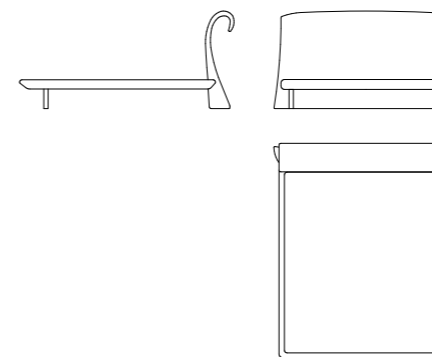

A32

cm L 214 x P 245 x H 105
Per materasso da 180x200
For mattress 180X200