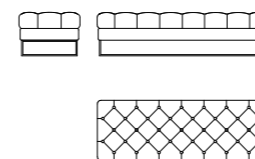

450
L 140 x P 50 x H 38 cm