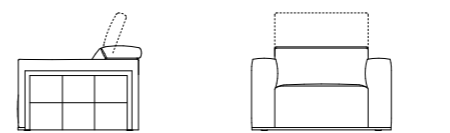

250
L 183 x P 110 x H 76/101 cm