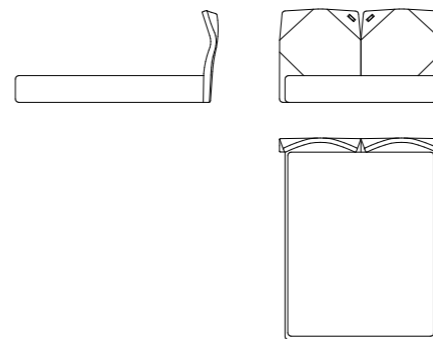

B22

cm L 198 x P 224 x H 113
C/LUCI | WITH LIGHTS
Per materasso da 160x200
For mattress 160x200