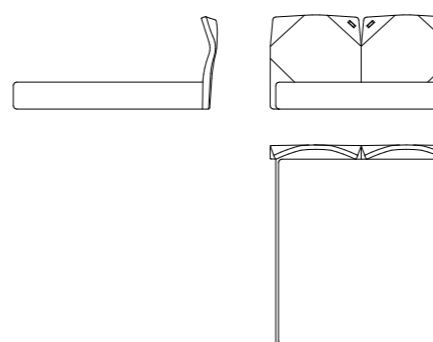

B32

cm L 218 x P 224 x H 113
C/LUCI | WITH LIGHTS
Per materasso da 180x200
For mattress 180x200