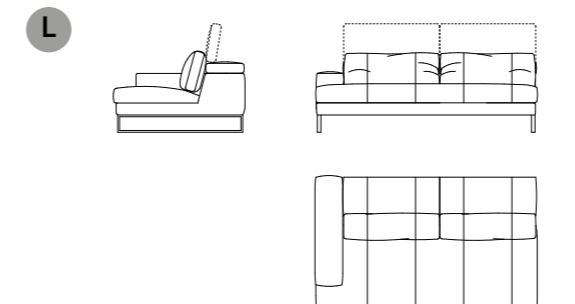

330 L - 320 R
L 187 x P 113 x H 63/91 cm