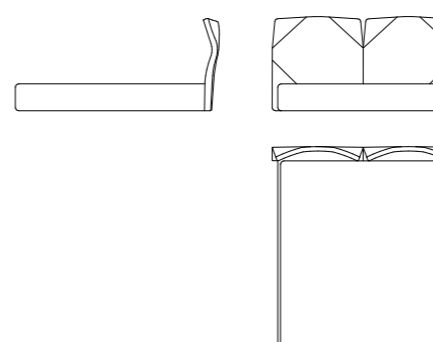

A32

cm L 218 x P 224 x H 113
Per materasso da 180x200
For mattress 180x200