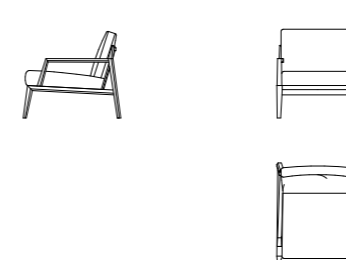

090

L 69 x P 86 x H 72 cm