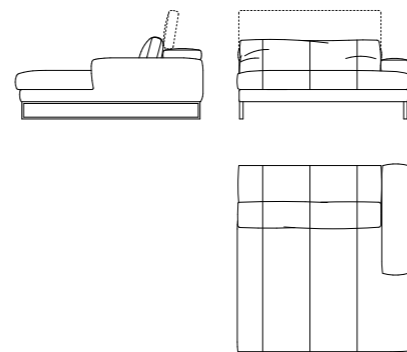

L

570 L - 560 R
L 144 x P 160 x H 63/91 cm

R

L

R

400
L 113 x P 113 x H 42 cm