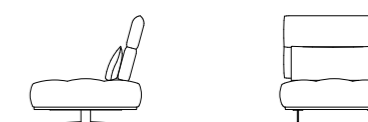

Teorema

Divano componibile | Modular seating system

Rivestimenti: Pelle - Poggia reni in pelle o tessuto - Cuciture tono su tono.
Struttura: Telaio composto da multistrato, legno e derivati (classe E1) con schienali basculanti in acciaio brevettati. Molleggio con cinghie elastiche ad alta resistenza.
Seduta: Poliuretano espanso ad alta portanza e densità variabile rivestito in fibra poliestere.
Schienali: Poliuretano espanso ad alta portanza e densità variabile rivestito in fibra poliestere. Poggia reni in piuma sterilizzata e fibra poliestere.
Piedi: Metallo finitura alluminio lucido o carbonio lucido.

Upholstery: Leather - The lumbar support pad in Leather or fabric
Tone on tone stitching.
Structure: Frame composed of plywood, wood and derivatives (class E1) with patented tilting movement backrests in steel. Suspension with high resistance elastic belts.
Seat: Polyurethane foam with high support and variable density covered with polyester wadding.
Backrest: Polyurethane foam with high support and variable density covered with polyester wadding.
Lumbar support pad in sterilized feather and polyester fibre.
Feet: Metal in polished aluminium finish or glossy carbon finish.

340
L 280 x P 114 x H 92 cm

L

330 L - 320 R
L 184 x P 97 x H 92 cm

R

L

170 L - 180 R
L 93 x P 97 x H 92 cm
90°

R

L

150 L - 160 R
L 93 x P 97 x H 92 cm
180°

R

400
L 93 x P 93 x H 41 cm

030
Poggiareni 70x30 cm
Lumbar support pad