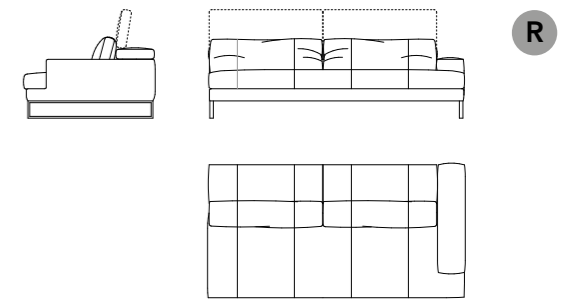

330 L - 320 R
L 187 x P 113 x H 63/91 cm