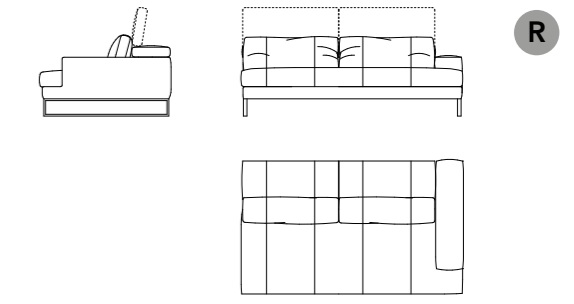

140
L 84 x P 113 x H 63/91 cm