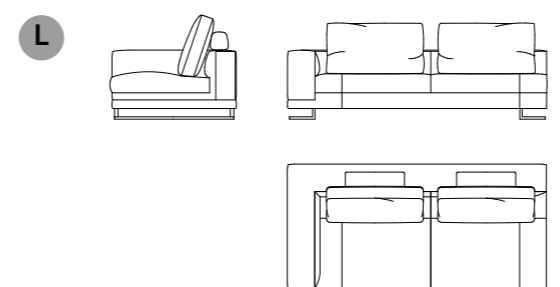

Tema

Divano componibile | *Modular seating system*

Rivestimenti: Tessuto - Pelle - Combinato - Decò per Pouf - Cuciture tono su tono - Gli elementi senza bracciolo hanno il lato finito.
Struttura: Telaio composto da multistrato, legno e derivati (classe E1). Molleggio con cinghie elastiche ad alta resistenza.
Seduta: Poliuretano espanso ad alta portanza rivestito con copertina in piuma sterilizzata e fibra poliestere.
Schienali: Piuma sterilizzata e fibra poliestere.
Libreria integrata e tavolo: Derivati del legno (classe E1) finiture Noce Naturale, Moro, Fumo.
Piedi: Metallo finitura cromo o nickel nero.

Upholstery: Fabric - Leather - Combined - Decò for Pouf only - Tone on tone stitching - The armless elements are upholstered on the side.
Structure: Frame composed of plywood, wood and derivatives (class E1). Suspension with high resistance elastic belts.
Seat: Polyurethane foam with high support and variable density covered with a blanket in sterilized feather and polyester fibre.
Backrest Cushions: Sterilized feather and polyester fibre.
Integrated bookcase and table: Wood and derivatives (class E1), veneered in Noce Naturale, Moro, Fumo.
Feet: Metal in chrome finish or black nickel finish.

350
L 245 x P 107 x H 85 cm

300
L 225 x P 107 x H 85 cm

250
L 205 x P 107 x H 85 cm

380 L - 370 R
L 220 x P 107 x H 85 cm

780 L - 770 R
L 220 x P 107 x H 85 cm
LIBRERIA INTEGRATA
INTEGRATED BOOKCASE